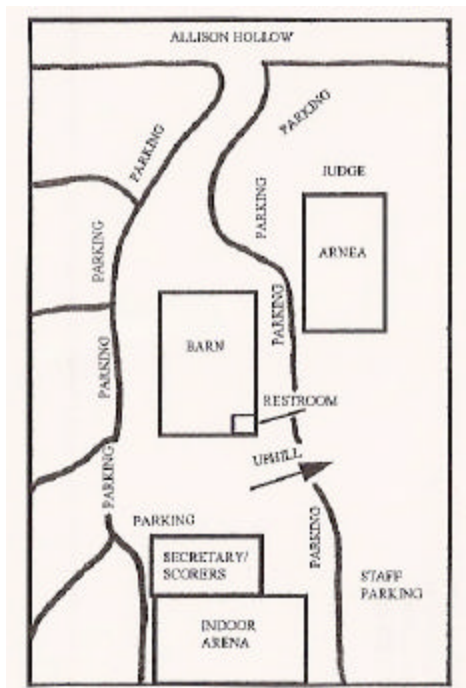

Directions with detour

- → From Rt. 79 South to Racetrack Road Exit. Turn right at the end of the ramp.
- → From Rt. 79 North to Racetrack Rd Exit. Turn left at the end of the ramp.

Go to stop light at the T at the Meadow Inn, where you would normally turn left then right onto Allison Hollow -- **INSTEAD**, turn right at the "T". Go 1/2 mile on Pike Street, pass the *Kwik Fill* and turn left onto McGovern Rd. (A sign on the right says Joy Manufacturing) At 4th stop sign go left, this is still McGovern Rd. At "T" (2nd stop sign) turn right onto Allison Hollow. Follow until the end (about 1 mile), make a right onto Old Hickory Ridge Rd., Coventry is the 1st driveway on right. 452 Old Hickory Ridge Rd.

Map of CEC Grounds

September 6th, 2008
WPDA Sanctioned
Schooling Dressage Show
Judge – Lisa Hall

---

452 Old Hickory Ridge Road
Washington PA 15301
Phone: 724 206 9902
Barn: 724-223-9692 Cell: 412-296-2130
Email: blythedale@comcast.net

COVENTRY FEATURES

***Educational Clinics**

*Special Olympics program for equestrians

***Boarding:**

Quality horse friendly boarding.

***Lessons:**

Quality balance seat/dressage lessons. Instructor has over 28 years of teaching experience in hunt seat, dressage & eventing.

Check Website for more details

www.CoventryEquestrianCenter.com